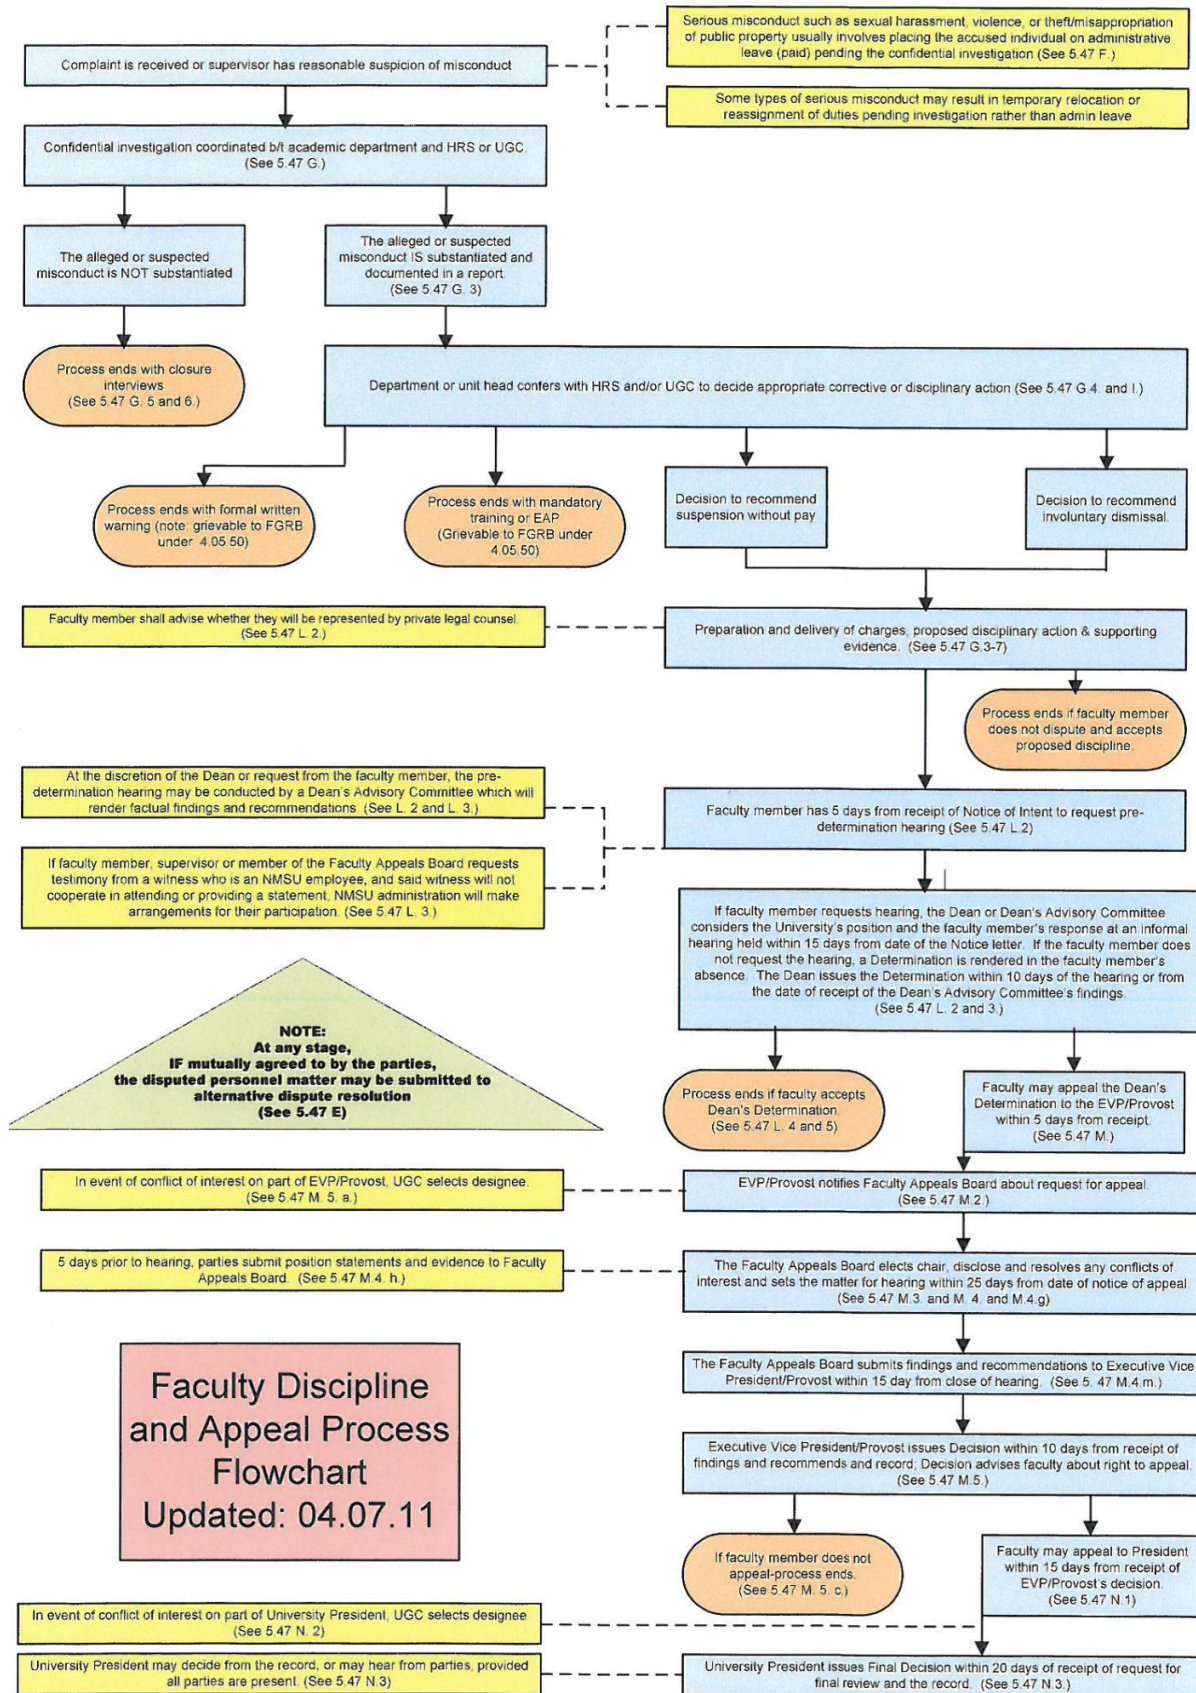

10.50-A Flowchart of Procedures for Faculty Alleged Misconduct, Investigation, Discipline and Appeals Processes (See Rule 10.50 fka 5.47)

Faculty Discipline and Appeal Process Flowchart
Updated: 04.07.11